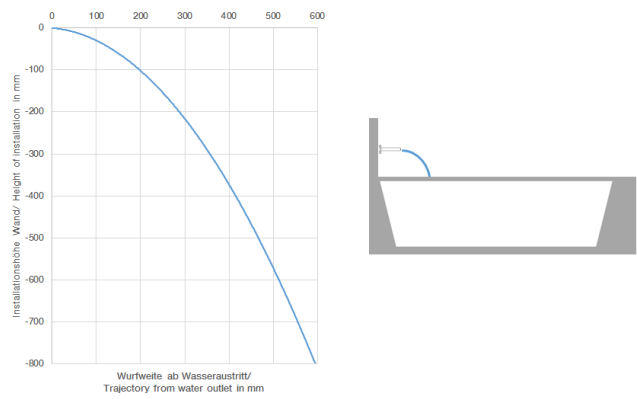

MEM Bath cascade spout without diverter for deck mounting - Brushed Durabron (23kt Gold)

MEM

13 630 740

- 235mm projection
- cascade
- height of mixer 100 mm
- height up to aerator 80 mm
- hole diameter 32 mm
- 1/2" connection
- max. flow 26.5 l/min at 3 bar flow pressure
- WRAS 1809016

13 630 740
mm [inches]

Flow rate chart

Trajectory diagram

Certificates

LGA_19257.

WRAS_1809016.

**MEM Bath cascade spout without diverter for deck mounting - Brushed
Durabronz (23kt Gold)**

MEM