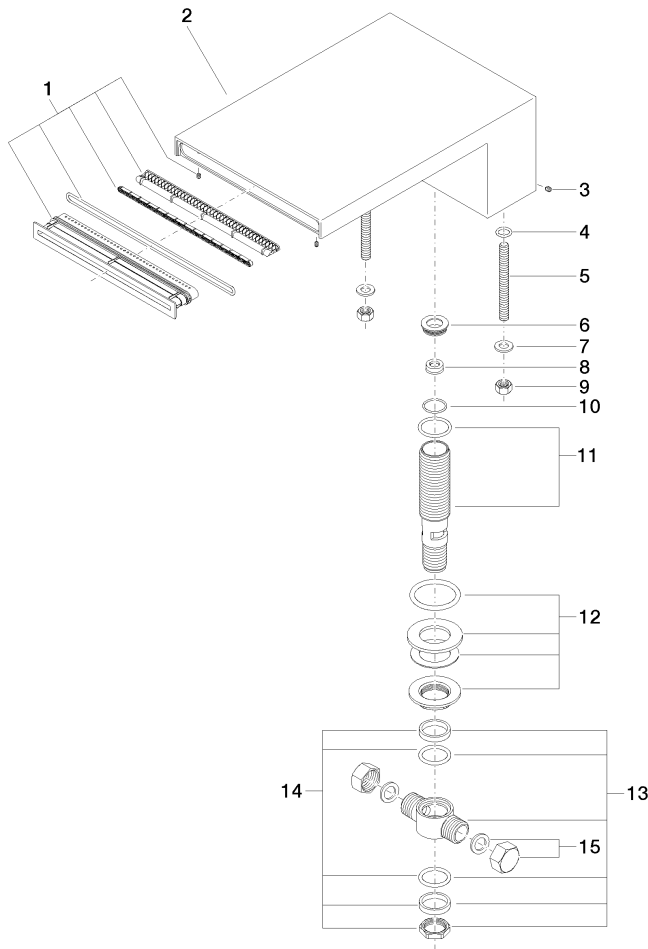

MEM Bath cascade spout without diverter for deck mounting - Brushed Durabron (23kt Gold)

MEM

13 630 740

- 235mm projection
- cascade
- height of mixer 100 mm
- height up to aerator 80 mm
- hole diameter 32 mm
- 1/2" connection
- max. flow 26.5 l/min at 3 bar flow pressure
- WRAS 1809016

13 630 740
mm [inches]

Flow rate chart

Trajectory diagram

Certificates

LGA_19257.

WRAS_1809016.

**MEM Bath cascade spout without diverter for deck mounting - Brushed
Durabronz (23kt Gold)**

MEM

13 630 740
Parts for other
finishes can be found
here: Chrome

Spare parts list

No.	Item Number	Name	Quantity used	Delivery time
1	90 29 03 059 00 90	insert	1	2
2	09 11 74 040-28	spout	1	20
3	09 31 11 044 90	pin	1	2
4	09 14 10 008 90	seal	2	2
5	09 31 11 011 90	pin	2	2
6	09 24 04 246 20 90	nipple	1	2
7	09 30 11 045 90	disc	2	2
8	09 23 01 057 90	flow reducer	1	2
9	09 23 10 023 90	nut	2	2
10	09 14 10 140 90	seal	1	2
11	90 30 01 033 00 90	base	1	2
12	04 23 10 004 04 90	fixing set	1	2
13	90 17 11 020 10 90	distributor	1	2
14	90 23 10 012 00 90	gasket kit	1	2
15	04 21 02 006 00 92	cap	2	2