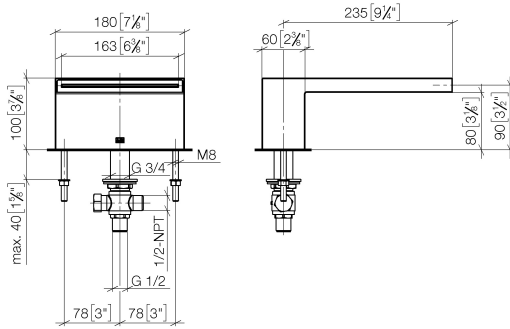

MEM Bath cascade spout without diverter for deck mounting - Brushed Durabron (23kt Gold)

MEM

13 630 740

- 235mm projection
- cascade
- height of mixer 100 mm
- height up to aerator 80 mm
- hole diameter 32 mm
- 1/2" connection
- max. flow 26.5 l/min at 3 bar flow pressure
- WRAS 1809016

13 630 740
mm [inches]

Flow rate chart

Trajectory diagram

Certificates

LGA_19257.

WRAS_1809016.

**MEM Bath cascade spout without diverter for deck mounting - Brushed
Durabronz (23kt Gold)**

MEM

13 630 740
Parts for other
finishes can be found
here: Chrome

Spare parts list

No.	Item Number	Name	Quantity used	Delivery time
1	90 29 03 059 00 90	insert	1	2
2	09 11 74 040-28	spout	1	20
3	09 31 11 044 90	pin	1	2
4	09 14 10 008 90	seal	2	2
5	09 31 11 011 90	pin	2	2
6	09 24 04 246 20 90	nipple	1	2
7	09 30 11 045 90	disc	2	2
8	09 23 01 057 90	flow reducer	1	2
9	09 23 10 023 90	nut	2	2
10	09 14 10 140 90	seal	1	2
11	90 30 01 033 00 90	base	1	2
12	04 23 10 004 04 90	fixing set	1	2
13	90 17 11 020 10 90	distributor	1	2
14	90 23 10 012 00 90	gasket kit	1	2
15	04 21 02 006 00 92	cap	2	2